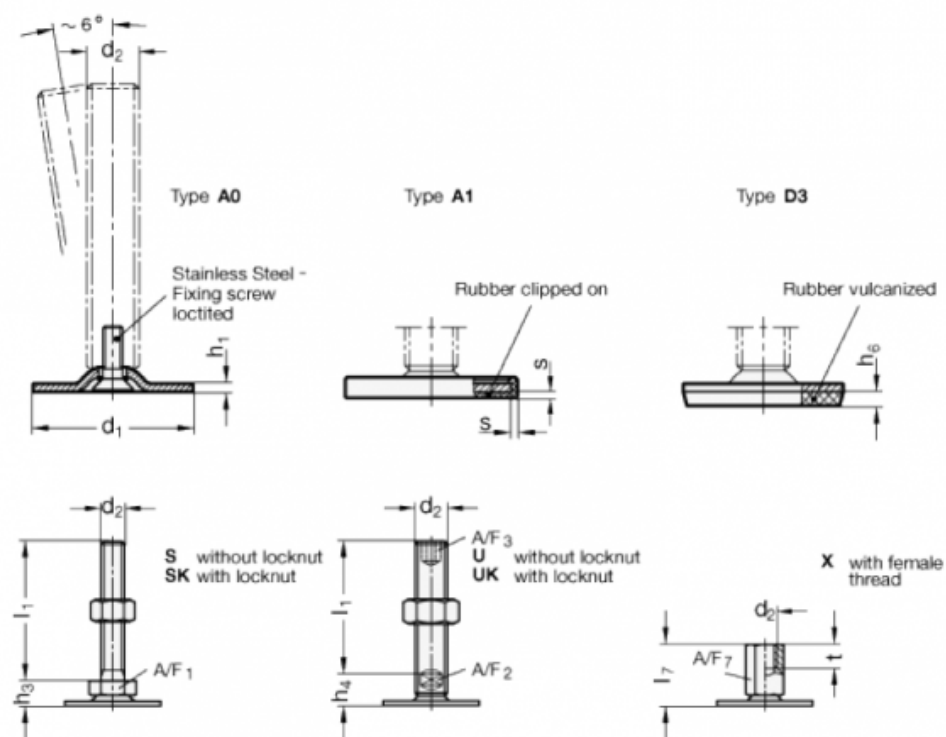

# Data Sheet

Article number: 204050M10100A0SK  
 Description: E+G levelling foot  
 GN 40-50-M10-100-A0-SK  
 Note: SK With nut, External hexagon at the bottom

## Measures

A/F1 = 17  
 d1 = 50  
 d2 = M10  
 h1 = 2.5  
 h3 = 11  
 h6 =  
 l1 = 100  
 s =